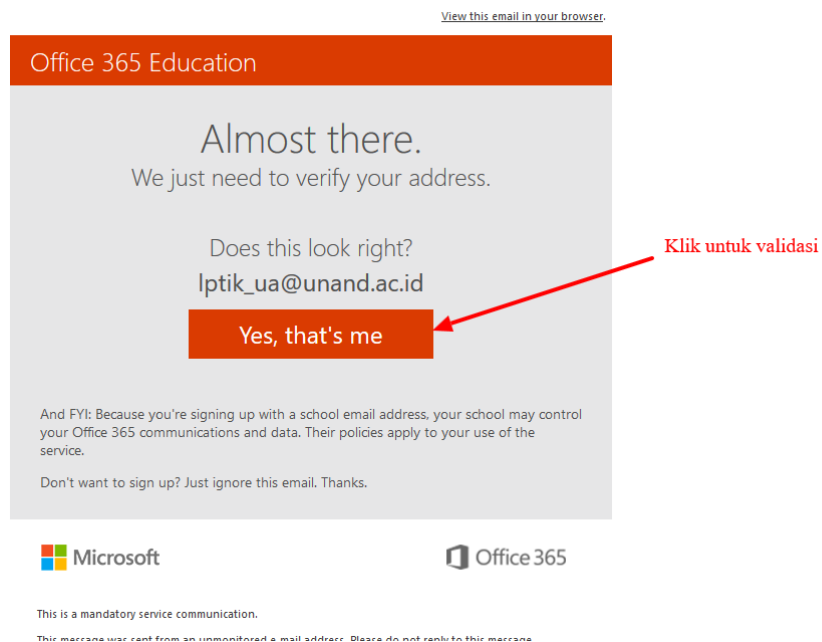

Pada dialog selanjutnya dari Office 365, klik pada **Yes, that's me** untuk validasi pendaftaran anda.