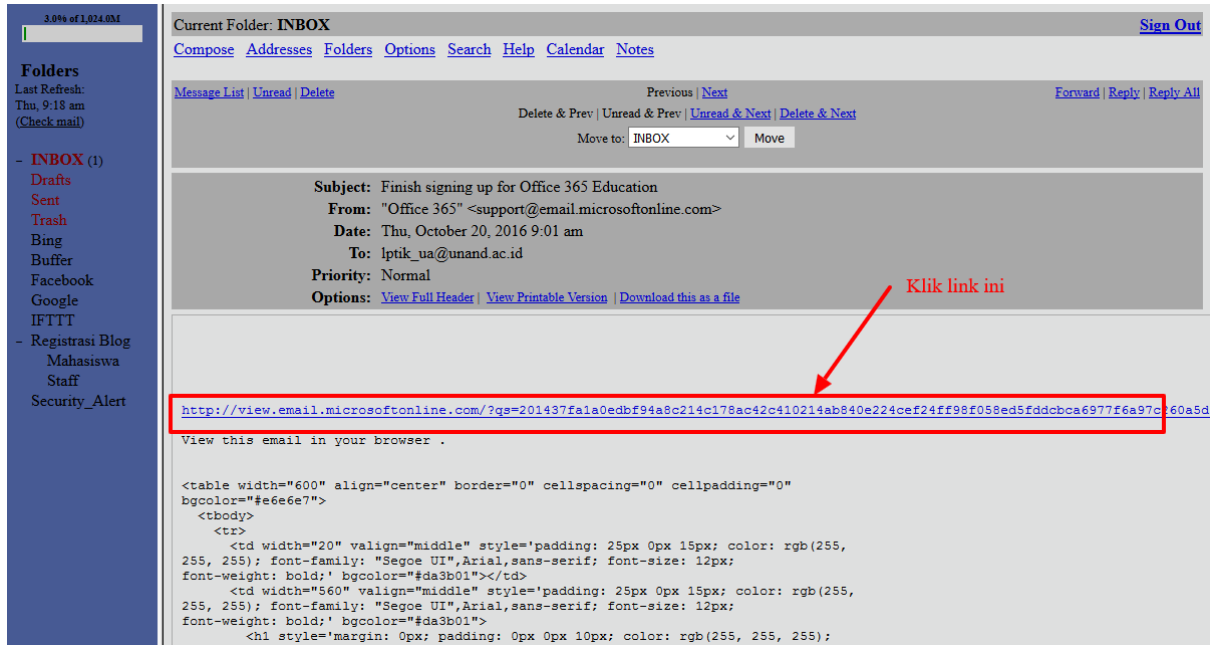

Office 365 Education

Great! Go check your email.

To finish signing up, click the link in the mail from Office 365.

Didn't get the mail? Check your spam folder or [resend the mail](#)

Tunggu sampai 30 menit baru kemudian periksa mailbox anda. Klik pada link pertama untuk melihat halaman validasi di web browser.