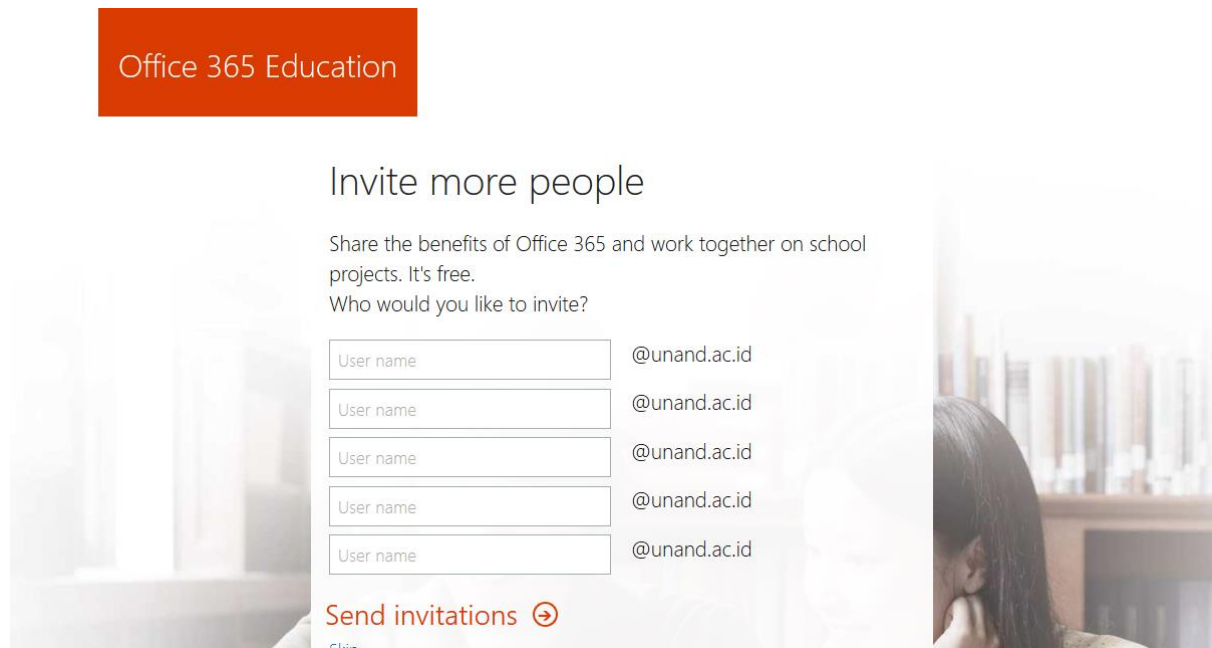

Untuk menyebarkan informasi layanan ini, Microsoft memberikan usulan supaya anda mengundang kolega lain. Ini boleh dilakukan atau dilewati saja dengan menekan kata **Skip**