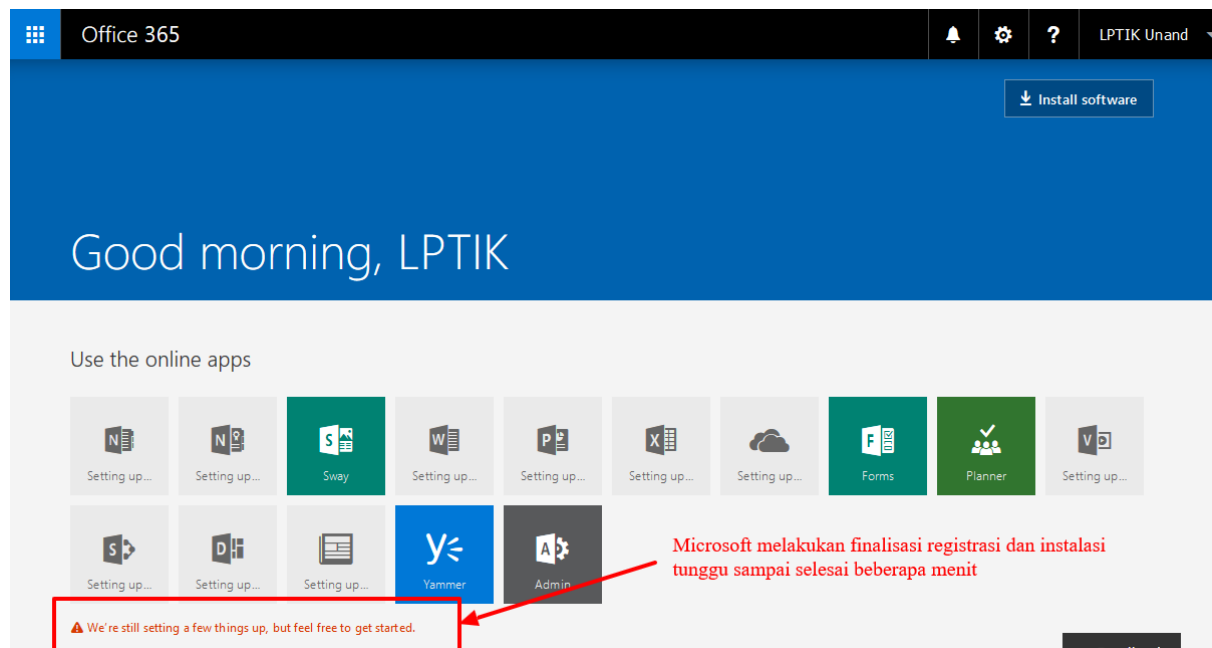

Selanjutnya server akan mengatur aplikasi Office 365 anda. Paling lama 15 menit anda sudah bisa memakai Office 365.